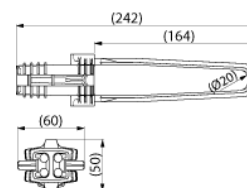

Saves Your Energy

PRODUCT CARD

26.7.2015

SO243

Name: **Tension clamp**

2-4x(6-25) mm²

Type: SO243

EAN: 6418677437977

Description: The SO243 is a tension clamp for four core service connections - made from weather durable and mechanically reliable polymeric plastic. The light weight design of SO243 provides extremely easy and quick anchoring of LV overhead cables - either to poles or walls by means of standard hooks. No tools are required during the installation.

Package: 50/1800

Unit: PCS

Technical specification

Mechanical

SMFL 2 kN

Dimensions

Weight 0.07 kg

Conductor size 2-4x6-25

Conductor diameter 5.3-9.1

Ensto Finland Oy

Ensio Miettisen katu 2
P.O.Box 77
06101 Porvoo, Finland

Tel. +358 204 76 21
Fax +358 204 76 2770

www.ensto.com